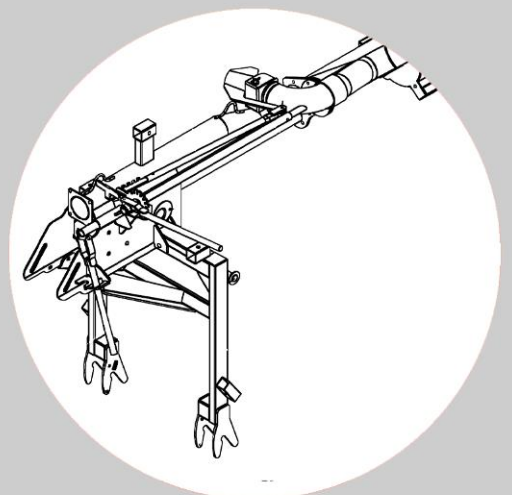

REDROCK

Machinery Ltd

Slurry Pumps

Parts Manual

Issue 3
September 2013

Contents

WHAT PUMP DO I HAVE?	3

STANDARD AND SUPERFLOW PUMPS

1.1 - GEARBOX.....	5
1.2 - DRIVE LINE	6
1.3 - MAIN BODY	7
1.4 - TOP LINK.....	8
1.5 - LATCHING.....	9
1.6 - SPOUT ADJUSTMENT	10
1.7 SPOUT	12
1.8 - DIVERTER	13
1.9 - BOTTOM BOX.....	15
1.10 - PTO.....	16
1.11 - ATTACHMENTS	16
1.12 - BRASS GATE VALVE	18
1.13 - CAPS & PINS	20
1.14 - STICKERS	21

MEGAFLOW PUMPS

2.1 - GEARBOX.....	23
2.2 - DRIVE LINE	24
2.3 - MAIN BODY	25
2.4 - TOP LINK.....	26
2.5 - LATCHING.....	27
2.6 - SPOUT ADJUSTMENT	28
2.7 SPOUT	30
2.8 - DIVERTER	31
2.9 - BOTTOM BOX.....	33
2.10 - PTO.....	34
2.11 - ATTACHMENTS	34
2.12 - BRASS GATE VALVE	36
2.13 - CAPS & PINS	38
2.14 - STICKERS	39