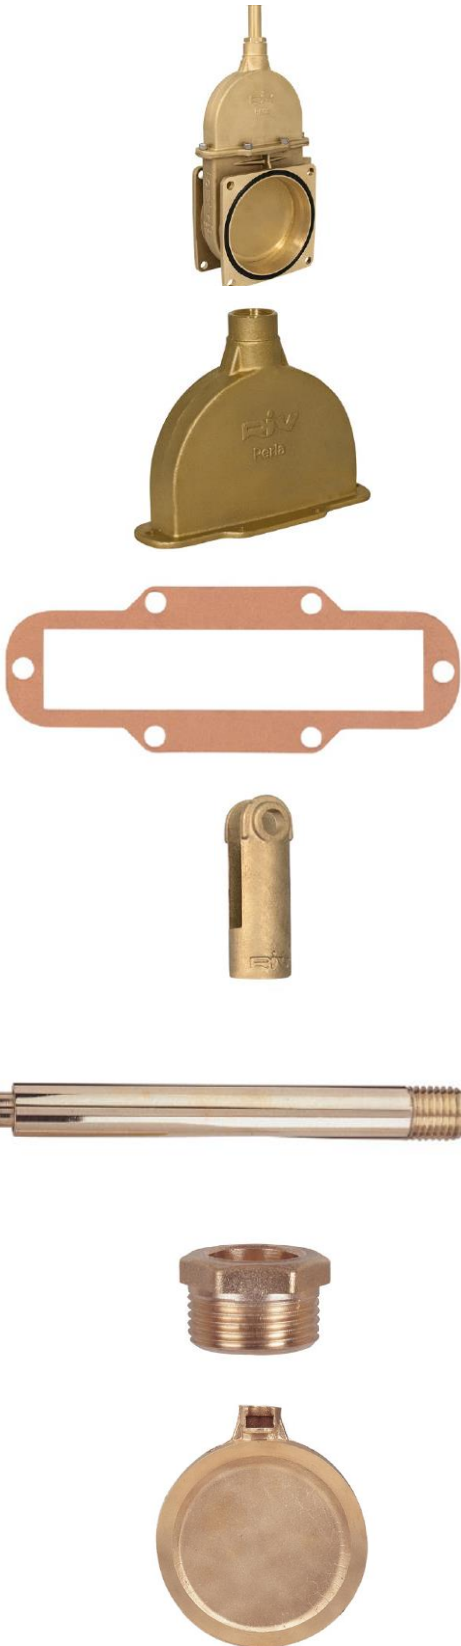

77 Redrock Road,
Collone, Armagh,
N. Ireland BT60 2BL

Tel – 0044 28 3755 2390
Fax – 0044 28 3755 2399
Web – www.redrockmachinery.com

SLURRY PUMPS

1.12 - BRASS GATE VALVE

PART NUMBER	DESCRIPTION
300254	6" BRASS GATE VALVE

PART NUMBER	DESCRIPTION
300254H	PERLA SERIES TOP

PART NUMBER	DESCRIPTION
300254J	GASKET FOR PERLA SERIES

PART NUMBER	DESCRIPTION
300254E	BRASS FORK

PART NUMBER	DESCRIPTION
300254B	6" BRASS ROD

PART NUMBER	DESCRIPTION
300254B	STUFFING BOX

PART NUMBER	DESCRIPTION
300254F	WEDGE
300254A	O RING GASKET FOR FLANGE