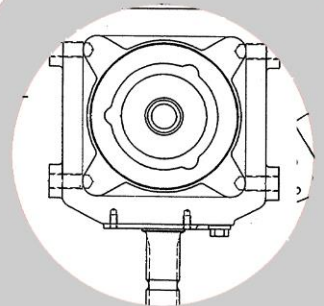

REDROCK

Machinery Ltd

Slurry Pumps

Parts Manual

Issue 3
September 2013

Contents

WHAT PUMP DO I HAVE?	3

STANDARD AND SUPERFLOW PUMPS

1.1 - GEARBOX.....	5
1.2 - DRIVE LINE	6
1.3 - MAIN BODY	7
1.4 - TOP LINK.....	8
1.5 - LATCHING.....	9
1.6 - SPOUT ADJUSTMENT	10
1.7 SPOUT	12
1.8 - DIVERTER	13
1.9 - BOTTOM BOX.....	15
1.10 - PTO.....	16
1.11 - ATTACHMENTS	16
1.12 - BRASS GATE VALVE	18
1.13 - CAPS & PINS	20
1.14 - STICKERS	21

MEGAFLOW PUMPS

2.1 - GEARBOX.....	23
2.2 - DRIVE LINE	24
2.3 - MAIN BODY	25
2.4 - TOP LINK.....	26
2.5 - LATCHING.....	27
2.6 - SPOUT ADJUSTMENT	28
2.7 SPOUT	30
2.8 - DIVERTER	31
2.9 - BOTTOM BOX.....	33
2.10 - PTO.....	34
2.11 - ATTACHMENTS	34
2.12 - BRASS GATE VALVE	36
2.13 - CAPS & PINS	38
2.14 - STICKERS	39