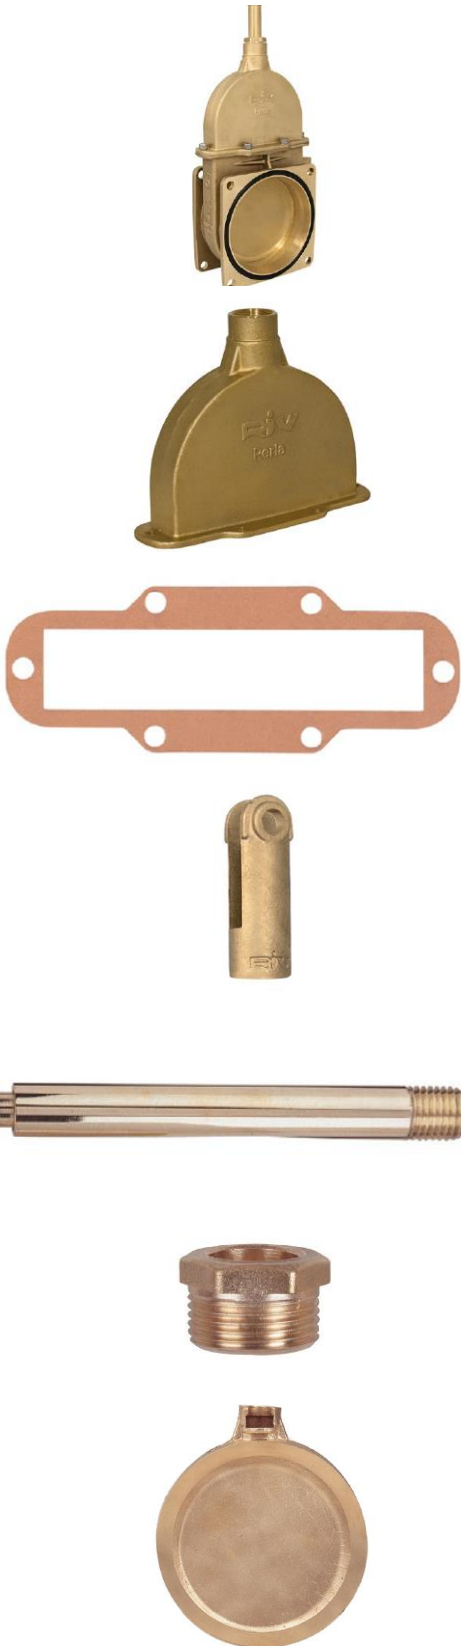

77 Redrock Road,
Collone, Armagh,
N. Ireland BT60 2BL

Tel – 0044 28 3755 2390
Fax – 0044 28 3755 2399
Web – www.redrockmachinery.com

SLURRY PUMPS

2.12 - BRASS GATE VALVE

PART NUMBER	DESCRIPTION
300254	6" BRASS GATE VALVE

PART NUMBER	DESCRIPTION
300254H	PERLA SERIES TOP

PART NUMBER	DESCRIPTION
300254J	GASKET FOR PERLA SERIES

PART NUMBER	DESCRIPTION
300254E	BRASS FORK

PART NUMBER	DESCRIPTION
300254B	6" BRASS ROD

PART NUMBER	DESCRIPTION
300254B	STUFFING BOX

PART NUMBER	DESCRIPTION
300254F	WEDGE
300254A	O RING GASKET FOR FLANGE