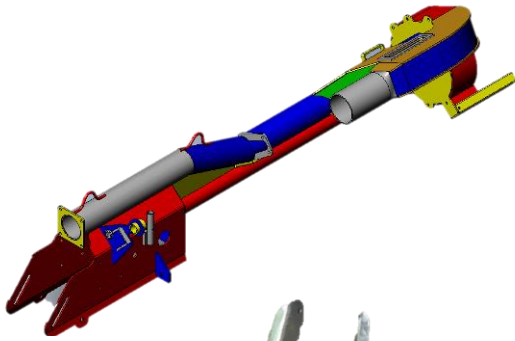

SLURRY PUMPS

2.3 - MAIN BODY

PART NUMBER	DESCRIPTION
331564G-00	7'0" / 2.10m MEGAFLOW SPINE
333564G-02	8'0" / 2.40m MEGAFLOW SPINE

PART NUMBER	DESCRIPTION
300556G-01	LINKAGE FRAME (GALV)

PART NUMBER	DESCRIPTION
330570G-00	SAFETY FRAME