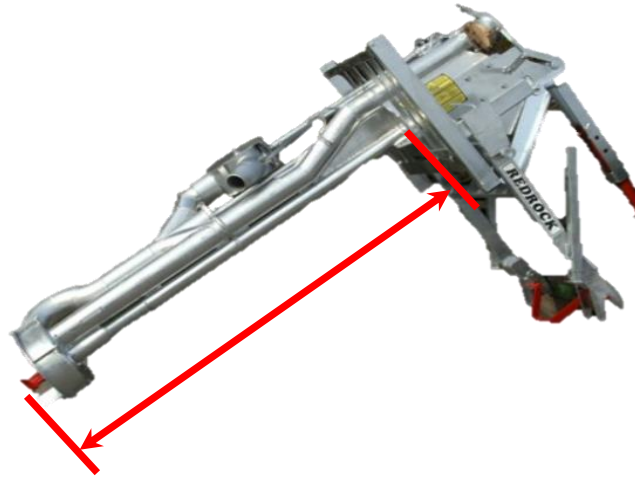

This tells you the length of the pump in feet

(2) – Measure the pump. Please see figure below.

Measure from underneath the safety grid, when it is in the highest position to the stopper point on the bottom box, at the rotor.

(3) Look at the piping at the bottom of the pump