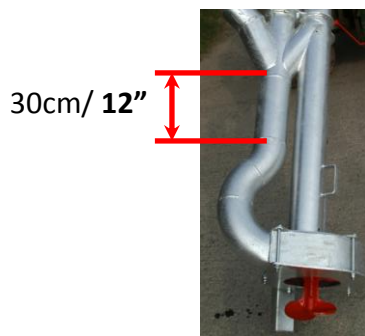

SLURRY PUMPS

WHAT PUMP DO I HAVE?

There are three ways to identify what size of pump you have.

(1) – Look at the serial plate

This tells you the length of the pump in feet

(2) – Measure the pump. Please see figure below.

Measure from underneath the safety grid, when it is in the highest position to the stopper point on the bottom box, at the rotor.

(3) Look at the piping at the bottom of the pump

7ft / 2.10m

8ft / 2.40m

The length increases on the pumps at the piping at the bottom.