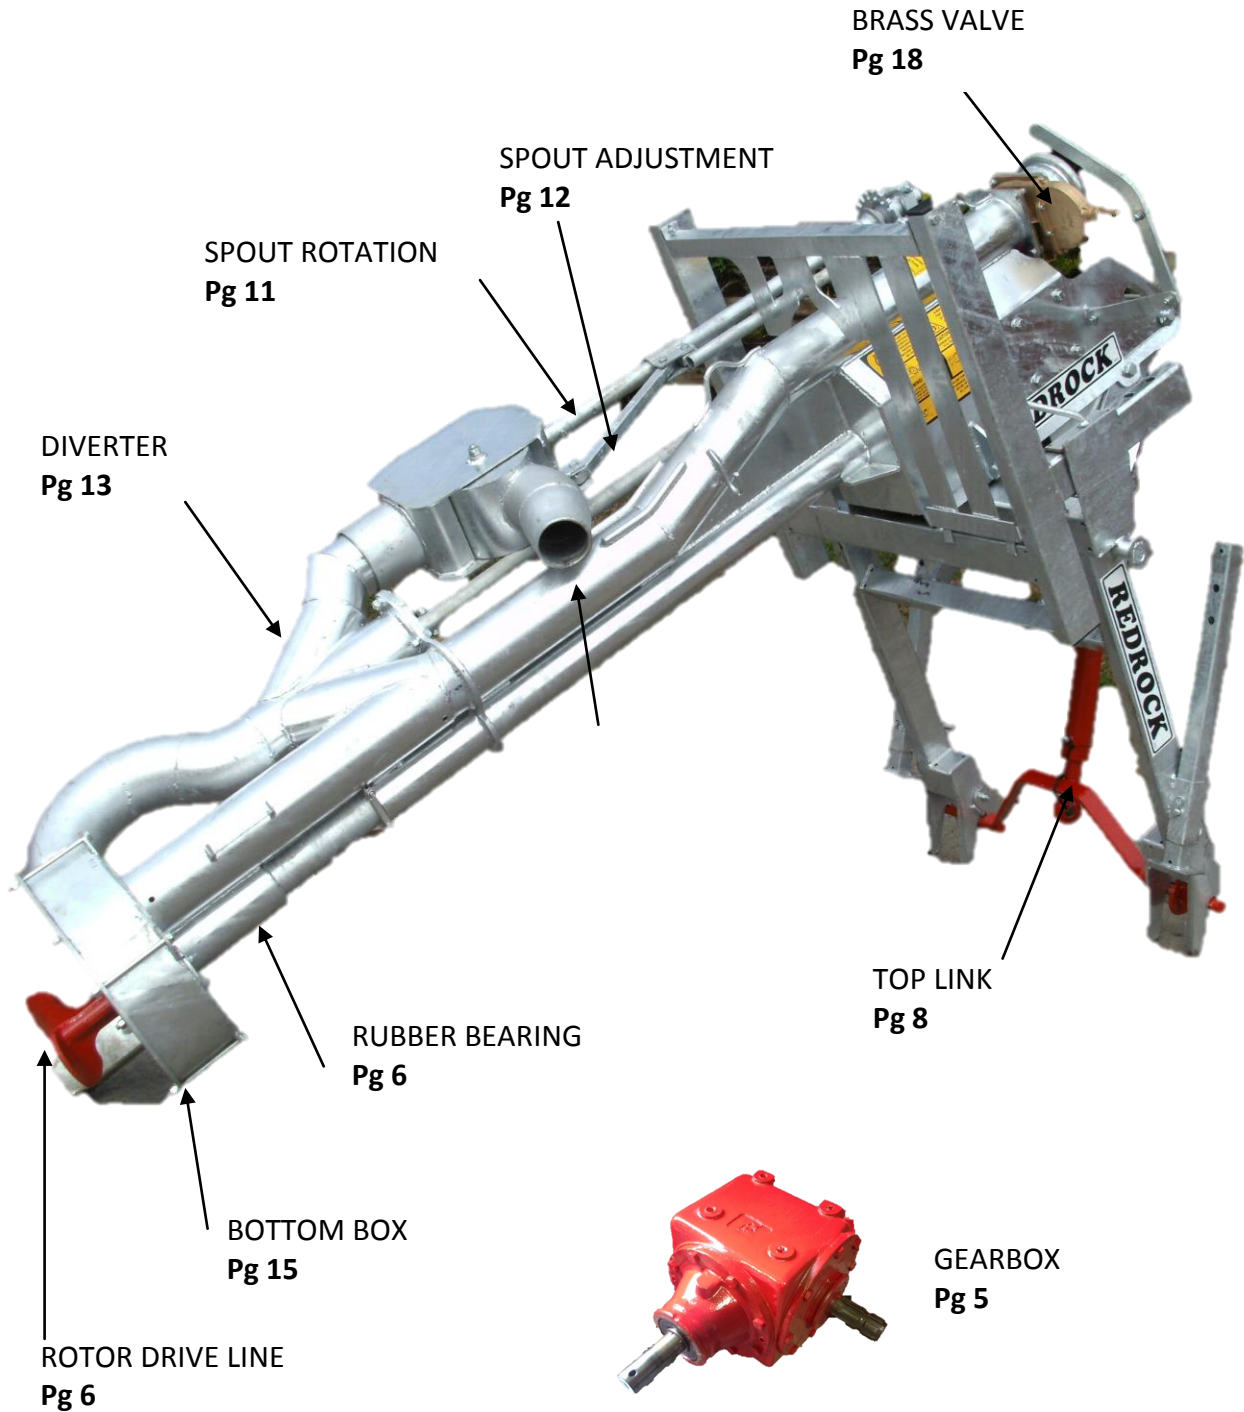

77 Redrock Road,
Collone, Armagh,
N. Ireland BT60 2BL

SLURRY PUMPS

Tel – 0044 28 3755 2390
Fax – 0044 28 3755 2399
Web – www.redrockmachinery.com

STANDARD AND SUPERFLOW PUMPS

CONTACT –0044 (0) 2837 552390
EMAIL – parts@redrockmachinery.com